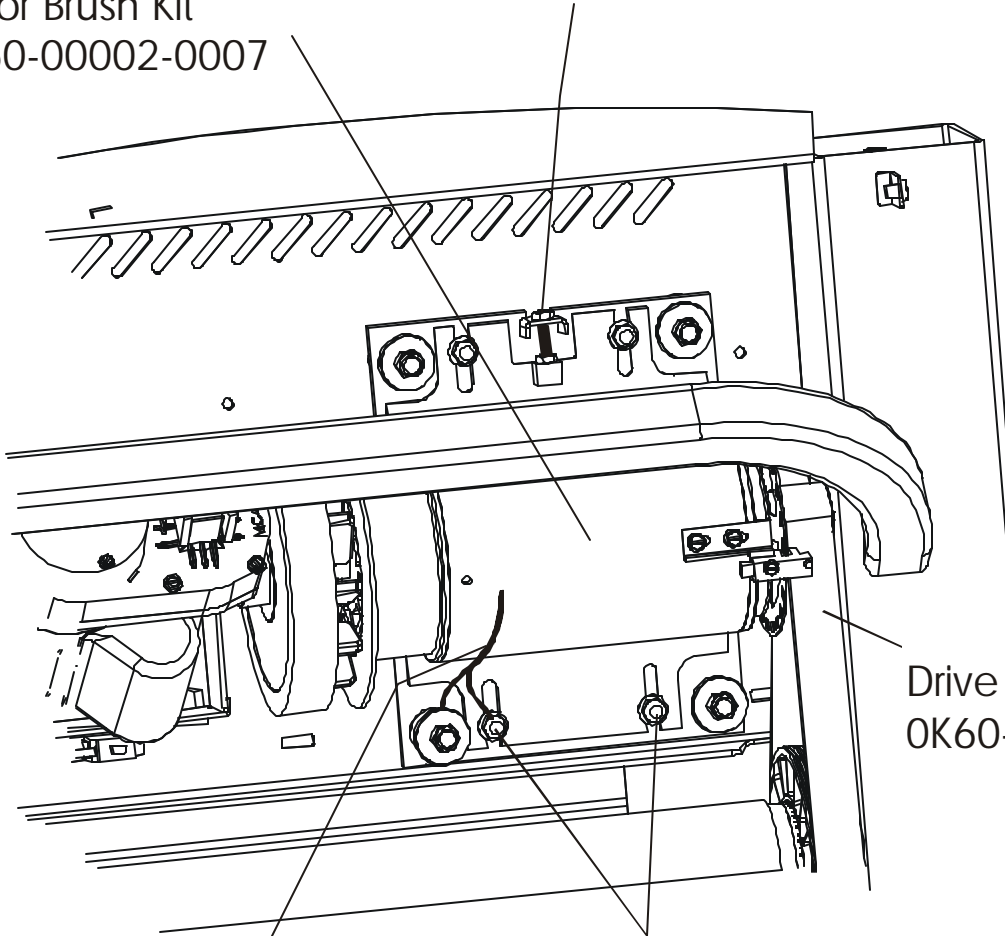

ARCTIC SILVER 91TW

Drive Motor Assembly

91TW-0XXX-02

S/N WTF100000 and up

Drive Motor Assembly
AK60-00081-0001
Motor Brush Kit
GK60-00002-0007

Tensioning Bolt
0017-00101-1283

Drive Belt
OK60-01025-0000

Motor; Bleed Cable
AK60-00098-0000

Mounting Nuts(4)
0017-00103-0132